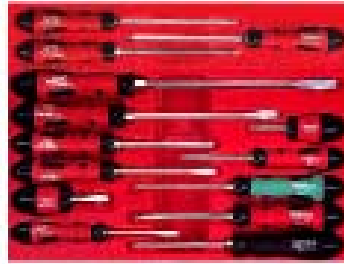

Professional Quality Tools

Professional Hand Tools

1/4 Drive Sets

Screwdriver Sets

3/8 Drive Sets

Punch & Chisel Sets

**CV-9900
99 Piece Tool Kit**

1/2" Drive Sets

**Punches
Cheisels
Hammers
Wrenches
Screwdrivers
Pullers
Boxes
Plus Many
Specialty
Tools**

Tool Boxes By Waterloo

3/4 & 1" Drive Sets