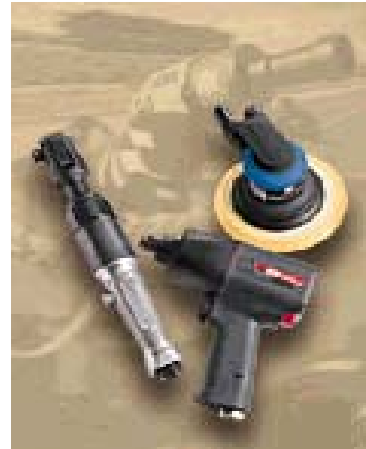

Ingersoll-Rand.

Insight Controllers

DC Angle Wrenches

DC Spindle
c/w
Offset Head